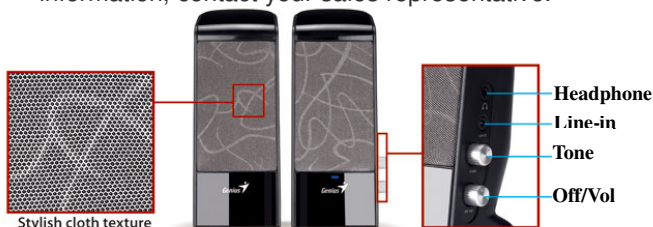

New J series Speakers

SP-J200: 5 watt RMS Stereo speakers

SP-J330: 8 watt RMS Stereo speakers

Genius now releases its new stereo stylish speaker system, J series. This includes the SP-J200 (five watts) and the SP-J330 (eight watts) for PC or mp3 player. The new J series provides high quality acoustics with a built-in high performance 2" unit driver. Its surface is a high glossy interface and the unique stylish cloth texture makes both systems look elegant. This stylish and sleek looking design is ideal for your PC and notebook as well. Other features include a line-in jack, headphone jack, volume, and tone adjustment. SP-J330 has an extra 3D surround effect. If you want an elegant stylish 2.0ch speaker, the J series speaker system will be your best choice. For more information, contact your sales representative.

SP-J200

Date Available
✦ J200: Dec. 10, 2008
✦ J330: Dec. 20, 2008