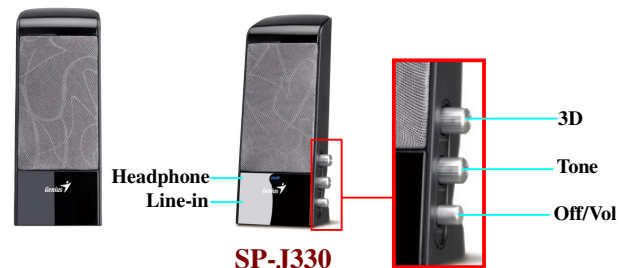

New J series Speakers

SP-J200: 5 watt RMS Stereo speakers

SP-J330: 8 watt RMS Stereo speakers

Genius now releases its new stereo stylish speaker system, J series. This includes the SP-J200 (five watts) and the SP-J330 (eight watts) for PC or mp3 player. The new J series provides high quality acoustics with a built-in high performance 2" unit driver. Its surface is a high glossy interface and the unique stylish cloth texture makes both systems look elegant. This stylish and sleek looking design is ideal for your PC and notebook as well. Other features include a line-in jack, headphone jack, volume, and tone adjustment. SP-J330 has an extra 3D surround effect. If you want an elegant stylish 2.0ch speaker, the J series speaker system will be your best choice. For more information, contact your sales representative.

SP-J200

SP-J330

SP-J200

Date Available
 ✦ J200: Dec. 10, 2008
 ✦ J330: Dec. 20, 2008

SP-J330

▼ Package contents:

- One pair of speakers
- WEEE paper

▼ Product comparison chart:

Model Name	SP-J200	SP-J330
Package		
Specification		
RMS (Watts)	5	8
Driver unit	2" full range	2" full range
Frequency Response	50Hz~20kHz	50Hz~20kHz
Signal-to-noise ratio	>75dB	>75dB
Function		
Volume	Yes	Yes
Tone	Yes	Yes
3D	-	Yes
Headphone Jack	Yes	Yes
Line in Jack	Yes	Yes
WEEE Data		
Speaker body weight (g)	880	1,020
Dimensions (WxHxD) mm	73 x 181 x 70 (each)	75 x 190 x 70 (each)
Carton size (WxHxD) mm	425 x 395 x 398	585 x 443 x 265
Size of giftbox	190 x 190 x 80	250 x 211 x 110
Shipping information		
PCS/CTN	20	20
Cu. Ft. /CTN	2.35	2.54
PCS/ 20' container	8,600	8,000
PCS/ 40'HQ container	20,700	19,200