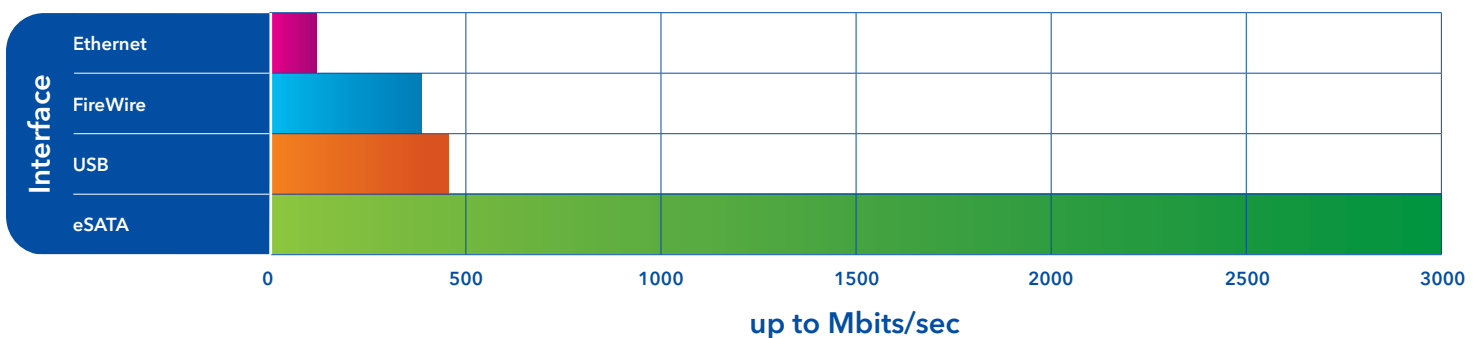

How much will my Hard Drive hold?*

	80GB	120GB	160GB	250GB	320GB	500GB	750GB	1TB
Approximate Number of Photos								
5 megapixel	40,000	60,000	80,000	125,000	160,000	250,000	375,000	500,000
10 megapixel	21,100	31,700	42,200	66,000	84,400	131,900	197,900	263,900
Approximate Hours of Music								
MP3	1,000	1,500	2,000	3,200	4,000	6,300	9,500	12,700
Approximate Hours of Video								
MPEG4 (H264)	100	200	300	500	700	1000	1400	1900

How fast will my interface be?

*Approximate number of files, videos, or pictures are based on average file sizes and may vary. 1GB = 1,000,000,000 bytes. Some of the capacity is used for formatting and other functions, and thus is not available for data storage. As a result your operating system may report as fewer gigabytes.